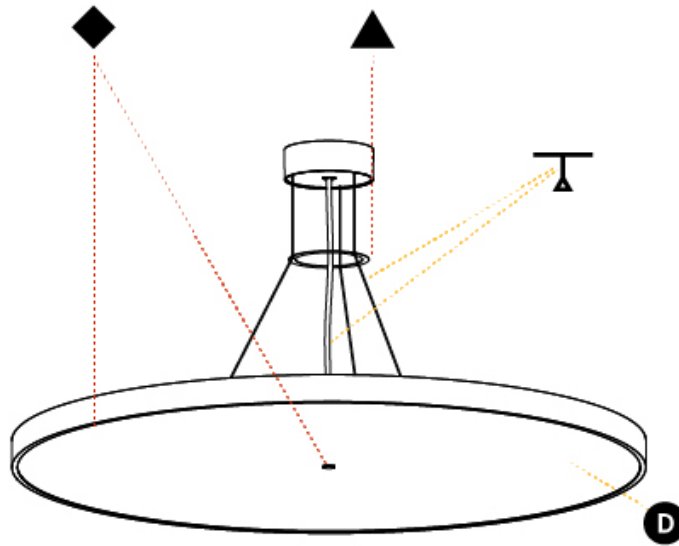

SIGN DIVA SUSPENSION

A300007-

PROJECT	_____
TYPE	_____
SPECIFIER	_____
QUANTITY	_____
DATE	_____

A