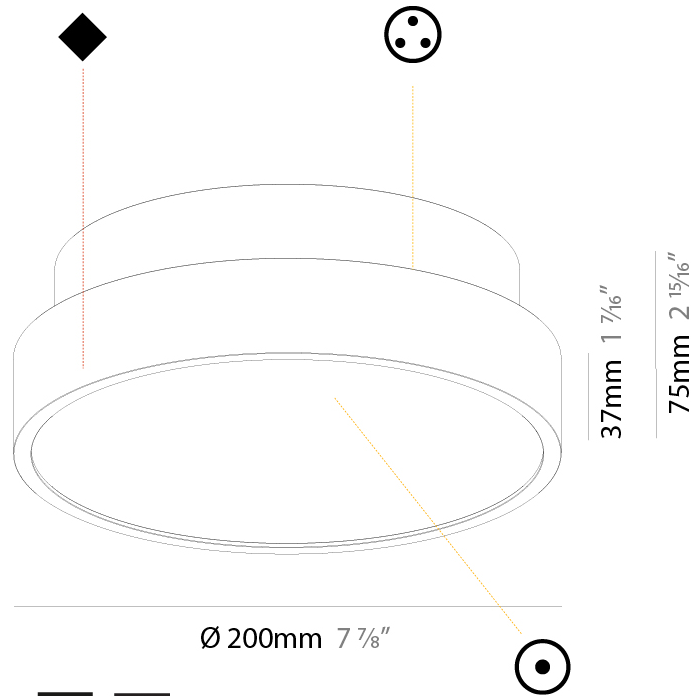

GENERAL

Series: Sign Diva
Subseries: Sign Diva
Brand: Prolicht
Division: Architectural
Mounting Type: Surface
Mounting Location: Ceiling
Subcategory: Ambient

PHYSICAL

Shape: Round
Diameter (mm): 200
Diameter (in): 7 7/8
Height (mm): 75
Height (in): 2 15/16
Light Distribution: Direct / Indirect
Weight (kg): 1.12
Weight (lbs): 2.469
Diffuser: Direct - PMMA - Opal/Micro-Prism/Sparkling Secret/Vintage Industrial with Shine Ring / Indirect - White/Yellow/Orange/Red/Blue/Green
Fixture Finish: SSR / BKV / CWI / CRY / HAB / UFT / ITA / RUA / FTG / MYG / LOD / PUS / FRO / FUP / KIA / POP / BLS / SPG / MEY / GOH / GUM / CHC / COM / ABZ / JAG / OBR / MOS / ROR
Fixture Material: Extruded Aluminum / Steel

ELECTRICAL

Lamp Type: LED (Zhaga Standard)
Input Wattage (W): 12.1
Total Output Wattage (W): 11
Dimming: Tri-Mode (Non-Dimming and Phase Dimming (120Vac only) and 0-10V Dimming)
Driver Included: Yes
Driver Location: Integrated
Driver Type: Constant Current - Universal
Driver Class: Class 2
Input Voltage (V): 120 - 277
Constant Current (MA): 350

LED

Color Temperature (°K): 3000 / 3500 / 4000
Max. Delivered Lumen (lm): 1100 / 1117 / 1140
CRI: >90 CRI
Lamp Life (hrs): 50000

OPTICAL

RATINGS AND CERTIFICATIONS

Certified By: Certified for North American Standards
IP rating: IP20