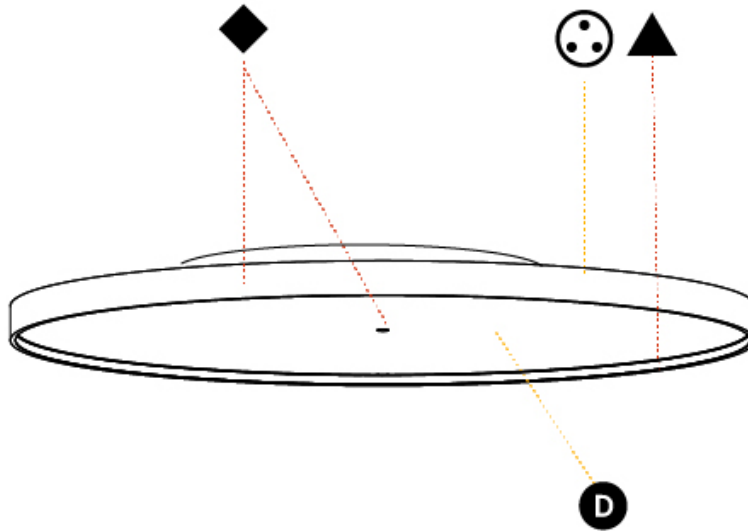

SIGN DIVA SURFACE

A3D089-

PROJECT

TYPE

SPECIFIER

QUANTITY

DATE

A