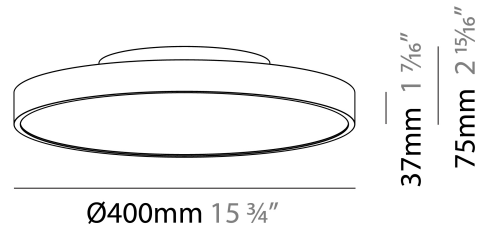

GENERAL

Series: Sign Diva
Subseries: Sign Diva
Brand: Prolicht
Division: Architectural
Mounting Type: Surface
Mounting Location: Ceiling
Subcategory: Ambient

PHYSICAL

Shape: Round
Diameter (mm): 400
Diameter (in): 15 ³/₄
Height (mm): 75
Height (in): 2 ¹⁵/₁₆
Light Distribution: Direct / Indirect
Weight (kg): 2.302
Weight (lbs): 5.075
Diffuser: Direct - PMMA - Opal/Micro-Prism/Sparkling Secret/Vintage Industrial with Shine Ring / Indirect - White/Yellow/Orange/Red/Blue/Green
Fixture Finish: SSR / BKV / CWI / CRY / HAB / UFT / ITA / RUA / FTG / MYG / LOD / PUS / FRO / FUP / KIA / POP / BLS / SPG / MEY / GOH / GUM / CHC / COM / ABZ / JAG / OBR / MOS / ROR
Fixture Material: Extruded Aluminum / Steel

ELECTRICAL

Lamp Type: LED (Zhaga Standard)
Input Wattage (W): 19.8
Total Output Wattage (W): 16
Dimming: Tri-Mode (Non-Dimming and Phase Dimming (120Vac only) and 0-10V Dimming)
Driver Included: Yes
Driver Location: Integrated
Driver Type: Constant Current - Universal
Driver Class: Class 2
Input Voltage (V): 120 - 277
Constant Current (MA): 500

LED

Color Temperature (*K): 3000 / 3500 / 4000
Max. Delivered Lumen (lm): 2280 / 2313 / 2360
CRI: >90 CRI
Lamp Life (hrs): 50000

OPTICAL

RATINGS AND CERTIFICATIONS

Certified By: Certified for North American Standards
IP rating: IP20